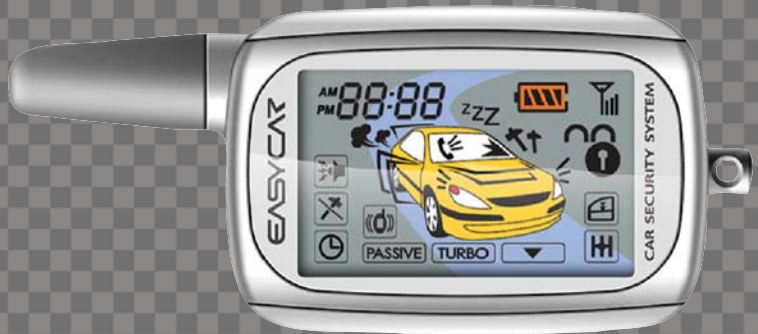

LCD Remote : R 5300

BASIC SET UP Alarm (MODEL: EV402A)

- 5300 remote
- 2 Way FM antenna
- main
- Wire harness
- Gift box
- User guide
- Installation guide

Wide screen LCD. Since 2007,
it has been long time seller
in our dealer's territory.
Black/ Ivory color is available

Optional Features By YOUR Choice

1. Choose the one
2. Easydoor lock
     It unlocks your vehicle as you knock your own password on LED pad and locks.
   - Armed LED
   - Alarm+ Starter
     (Model: EV402AS)
   - Remote leather case
   - R E1 Remote
   - 2Step 1 Volume shock sensor
   - Temperature sensor
   - Melody speaker

※Basic Set up Alarm (Model:EV402A) has the following features: FM/433.92Mhz · Arm (Door Lock) · Disarm (Door Unlock) · Aux output · Driving Door Lock · Ignition kill · Panic Mode · Passive · Query Function · Start kill · Time to rearm · Trunk Release · Valet · Vibration